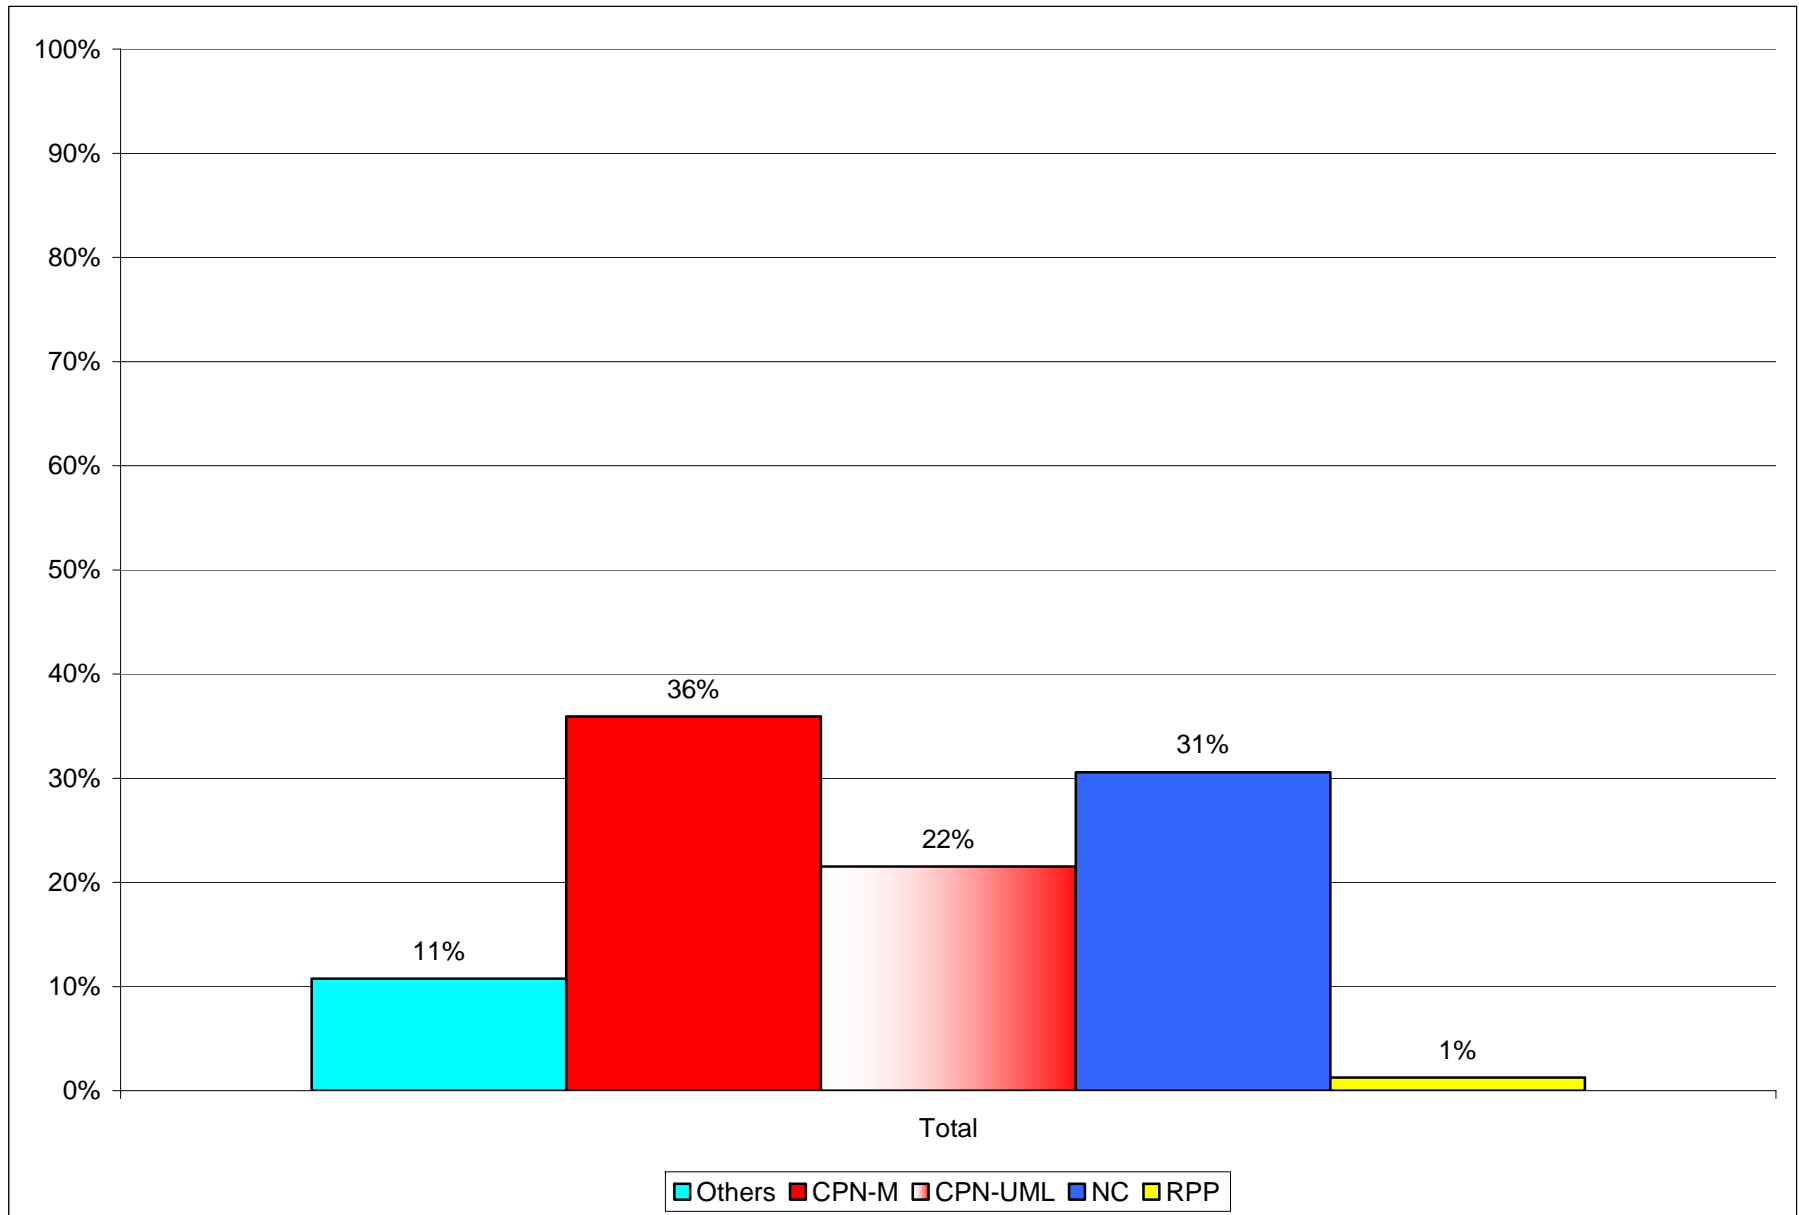

Total coverage of programmes excluding free access and Paid add and breakdown per TV station

Total coverage of news bulletins and breakdown per TV station

Coverage of four TV stations on news bulletins

Total coverage excluding free access and Paid add of four TV stations

Image Channel Total coverage excluding free access and Paid add

Image Channel breakdown of all type of programmes coverage

Image Channel Coverage of news bulletins

Kantipur TV Total coverage excluding free access and Paid add