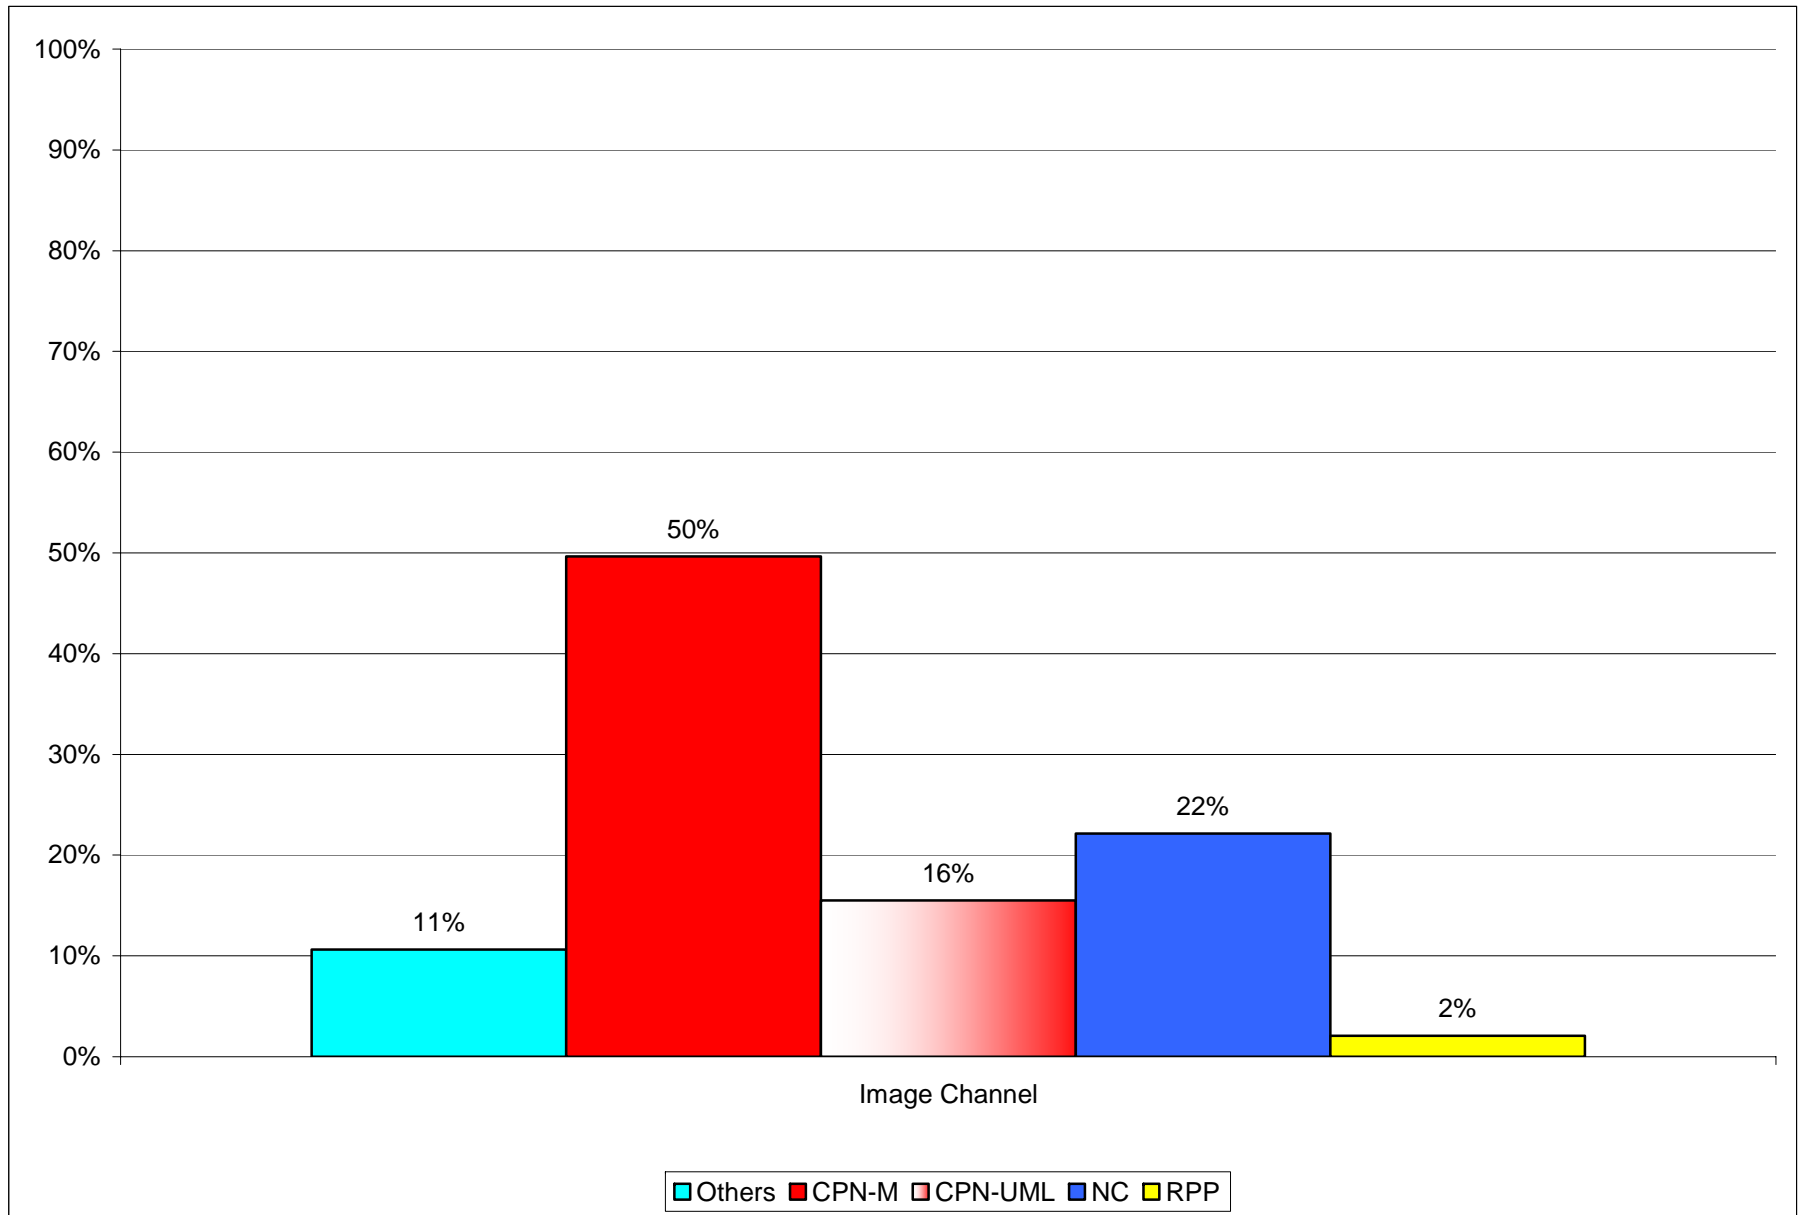

Total coverage of programmes excluding free access and Paid add and breakdown per TV station

Total coverage of news bulletins and breakdown per TV station

Coverage of four TV stations on news bulletins

Total coverage excluding free access and Paid add of four TV stations

Image Channel Total coverage excluding free access and Paid add

Image Channel breakdown of all type of programmes coverage

Image Channel Coverage of news bulletins

Kantipur TV Total coverage excluding free access and Paid add