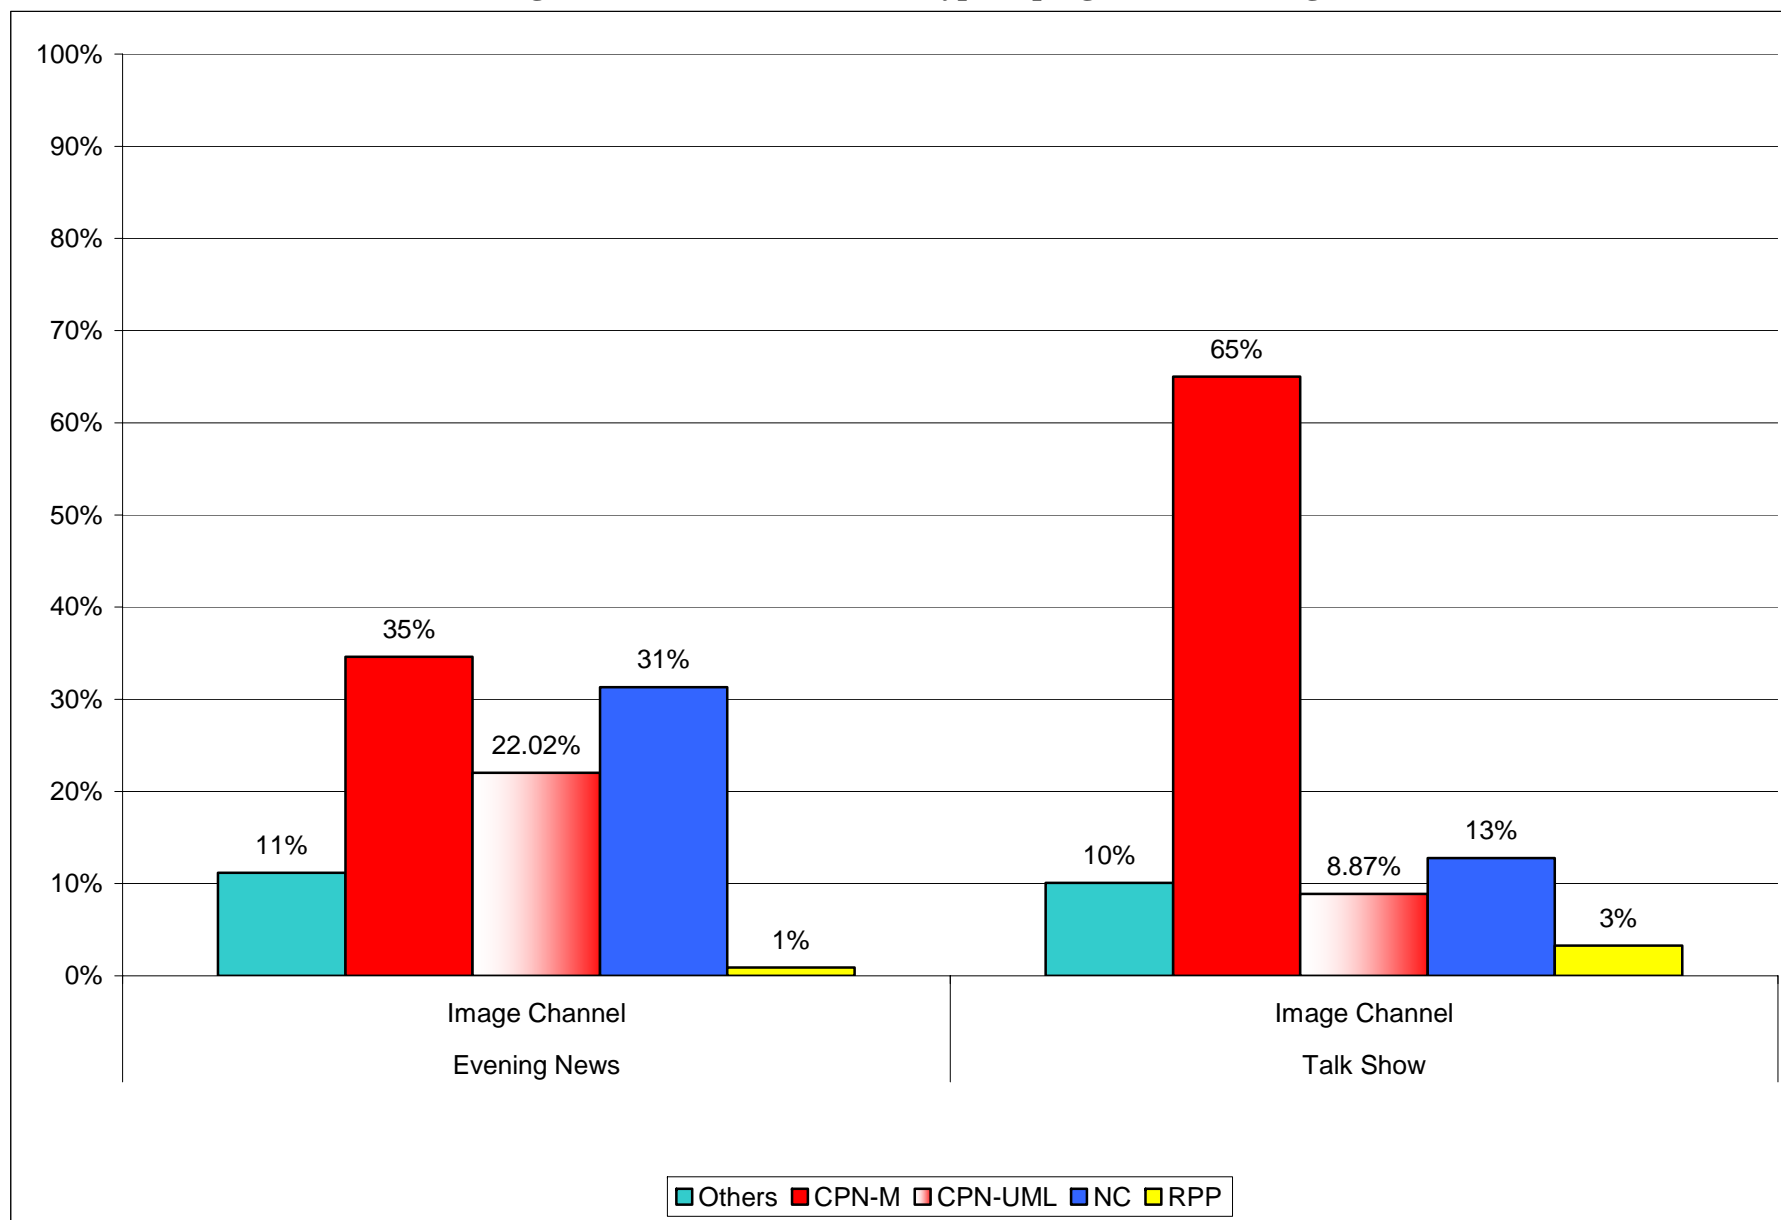

Total coverage of programmes excluding free access and Paid add and breakdown per TV station

Total coverage of news bulletins and breakdown per TV station

Coverage of four TV stations on news bulletins

Total coverage excluding free access and Paid add of four TV stations

Image Channel Total coverage excluding free access and Paid add

Image Channel breakdown of all type of programmes coverage

Image Channel Coverage of news bulletins

Kantipur TV Total coverage excluding free access and Paid add