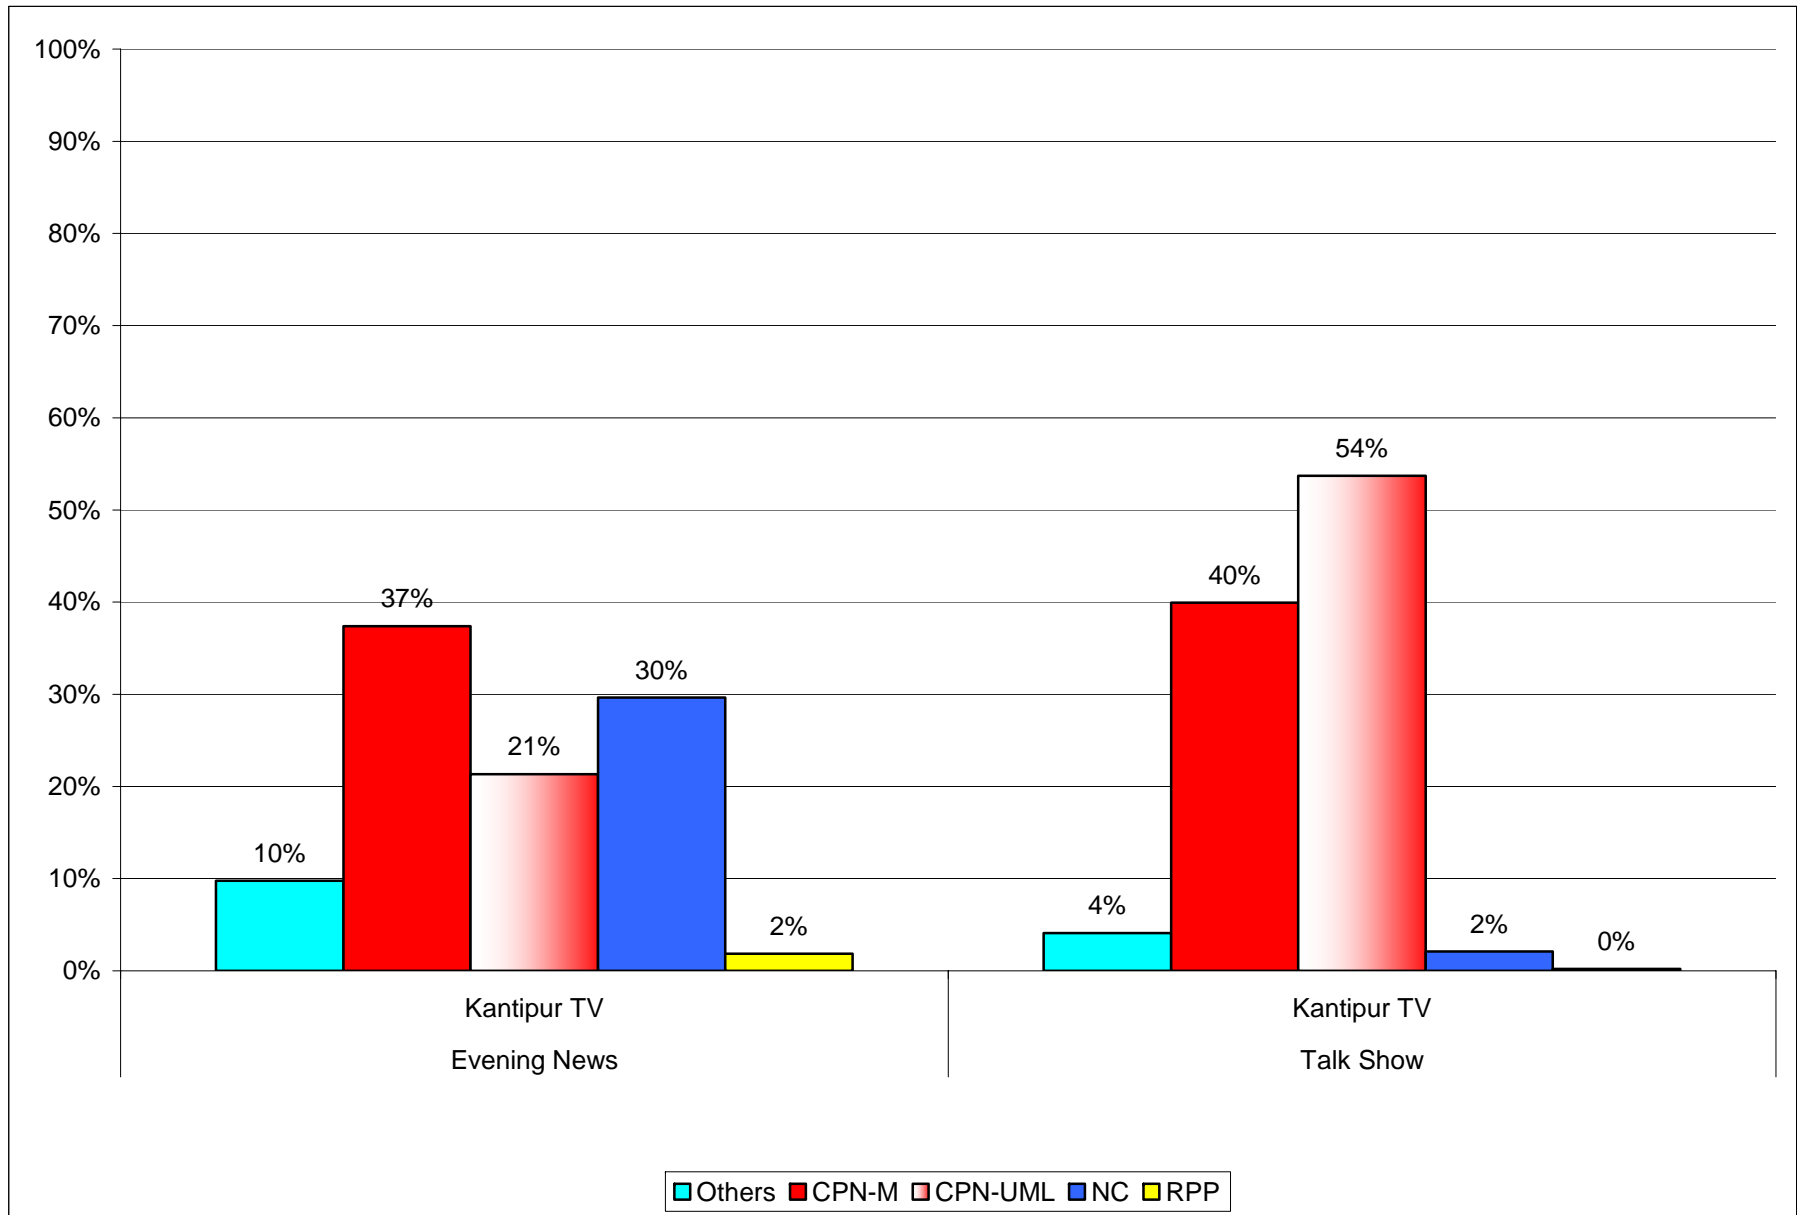

Total coverage of programmes excluding free access and Paid add and breakdown per TV station

Total coverage of news bulletins and breakdown per TV station

Coverage of four TV stations on news bulletins

Total coverage excluding free access and Paid add of four TV stations

Image Channel Total coverage excluding free access and Paid add

Image Channel breakdown of all type of programmes coverage

Image Channel Coverage of news bulletins

Kantipur TV Total coverage excluding free access and Paid add

Kantipur TV breakdown of all type of programmes coverage

Kantipur TV Coverage of news bulletins

Nepal TV Total coverage excluding free access and Paid add

Nepal TV breakdown of all type of programmes coverage