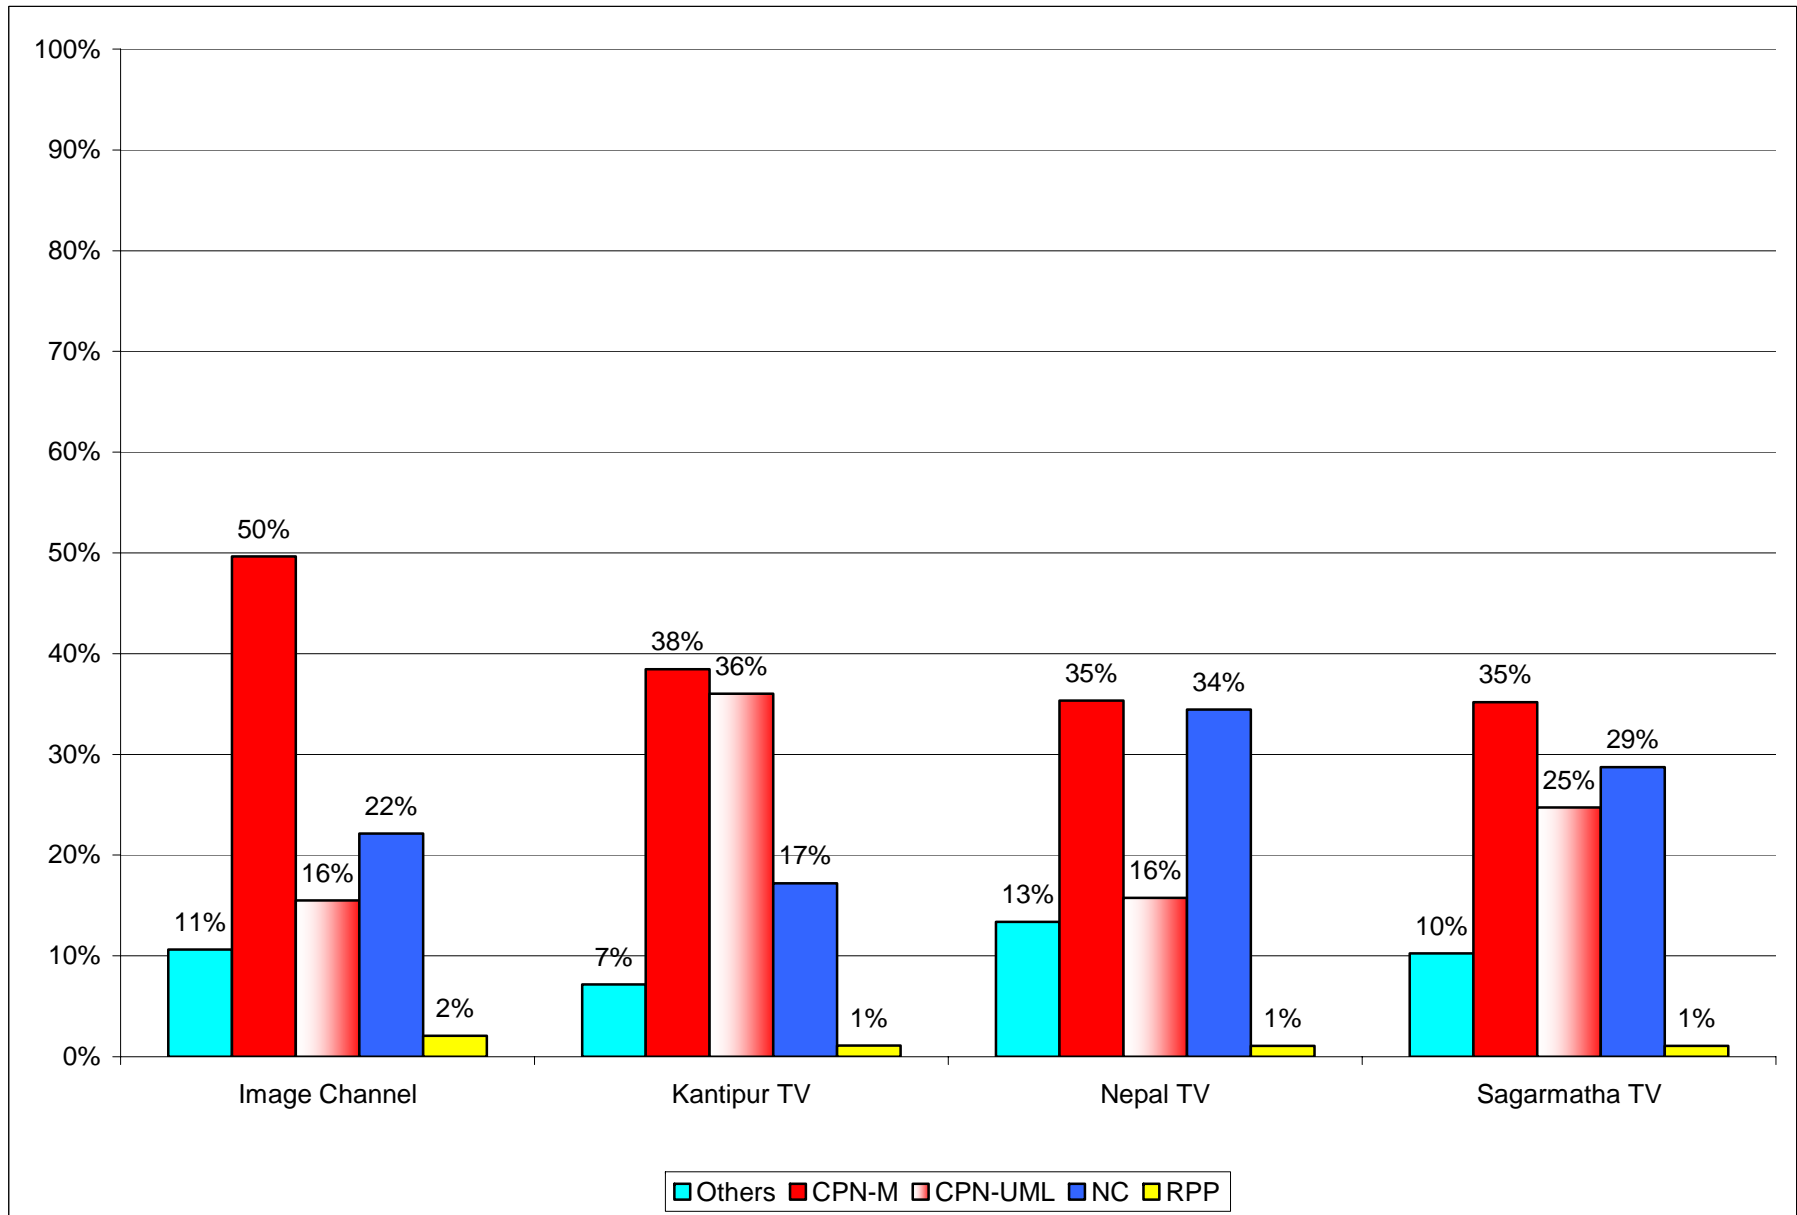

Total coverage of programmes excluding free access and Paid add and breakdown per TV station

Total coverage of news bulletins and breakdown per TV station

Coverage of four TV stations on news bulletins

Total coverage excluding free access and Paid add of four TV stations

Image Channel Total coverage excluding free access and Paid add

Image Channel breakdown of all type of programmes coverage

Image Channel Coverage of news bulletins

Kantipur TV Total coverage excluding free access and Paid add