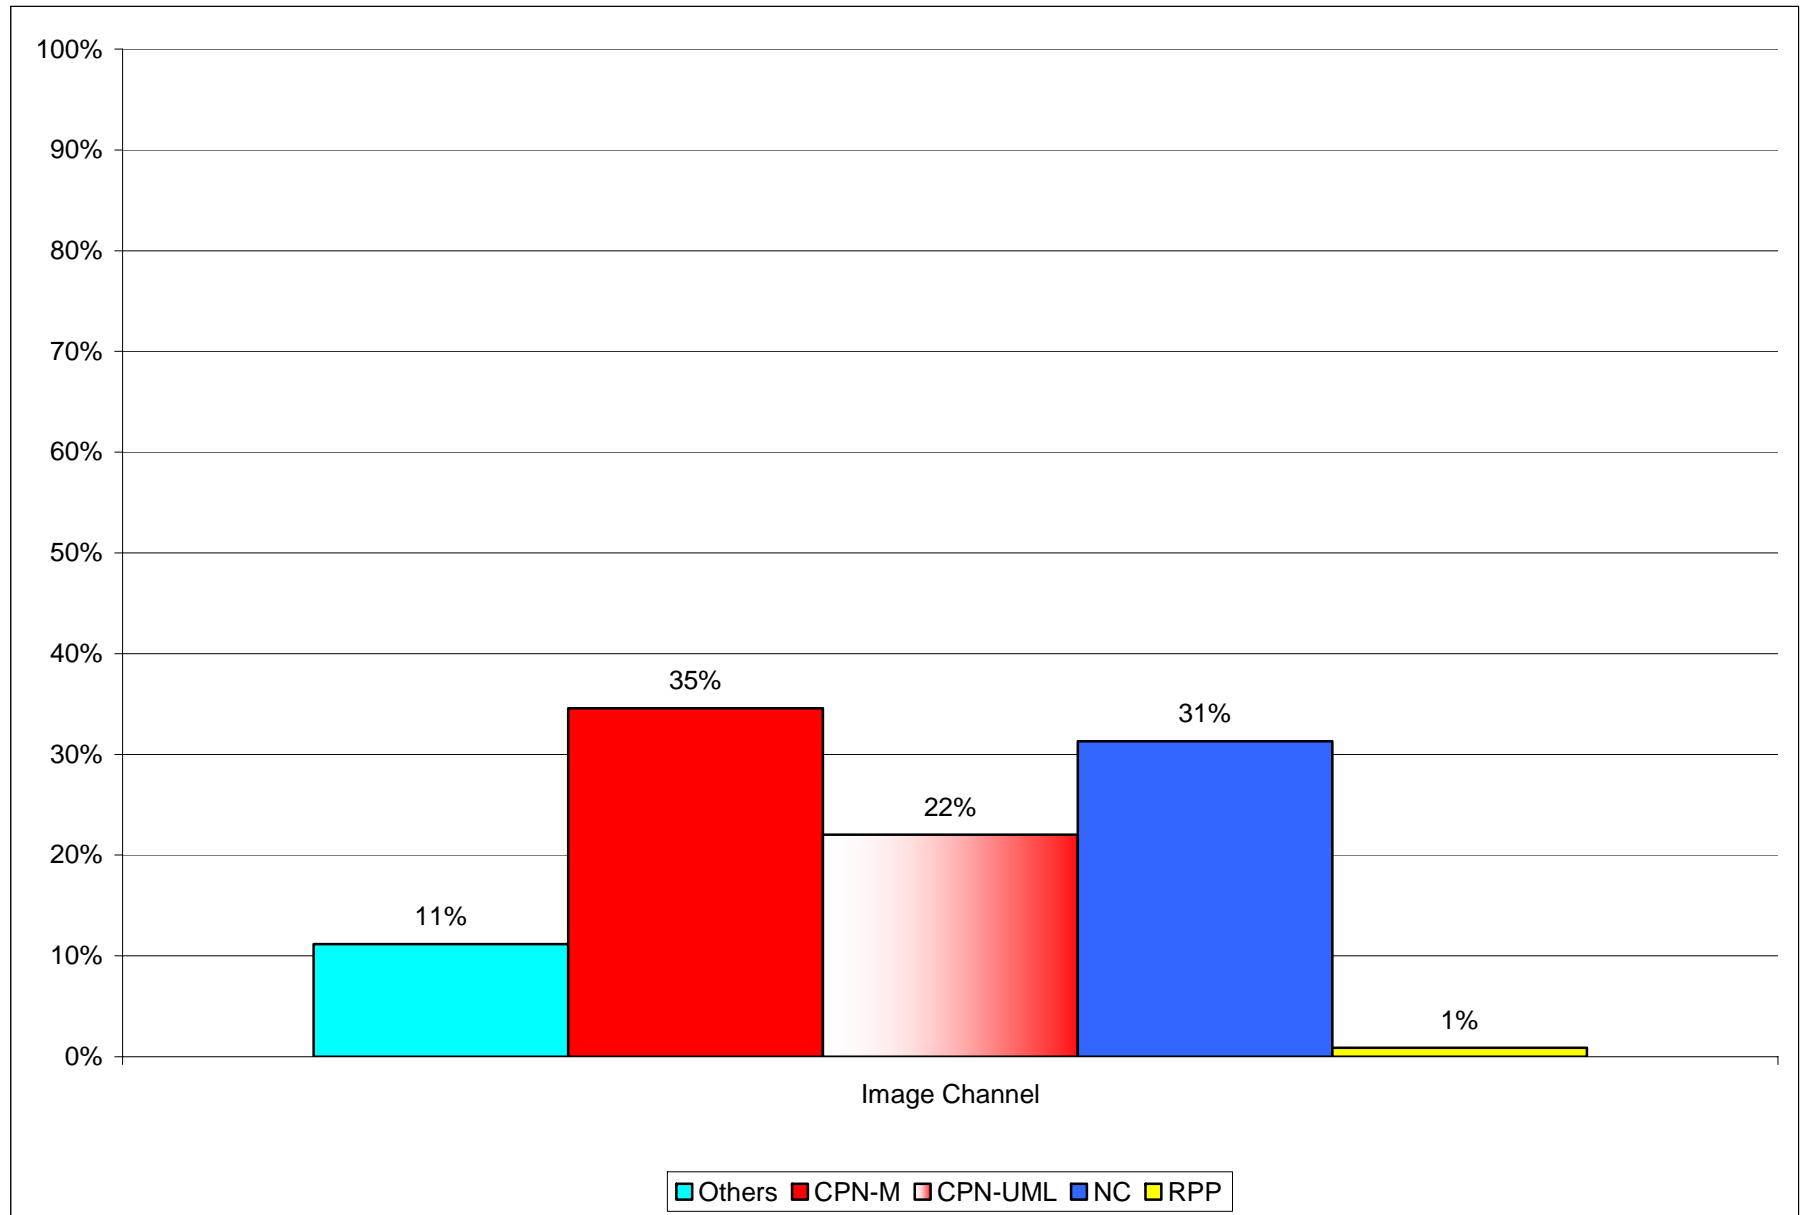

Total coverage of programmes excluding free access and Paid add and breakdown per TV station

Total coverage of news bulletins and breakdown per TV station

Coverage of four TV stations on news bulletins

Total coverage excluding free access and Paid add of four TV stations

Image Channel Total coverage excluding free access and Paid add

Image Channel breakdown of all type of programmes coverage

Image Channel Coverage of news bulletins

Kantipur TV Total coverage excluding free access and Paid add