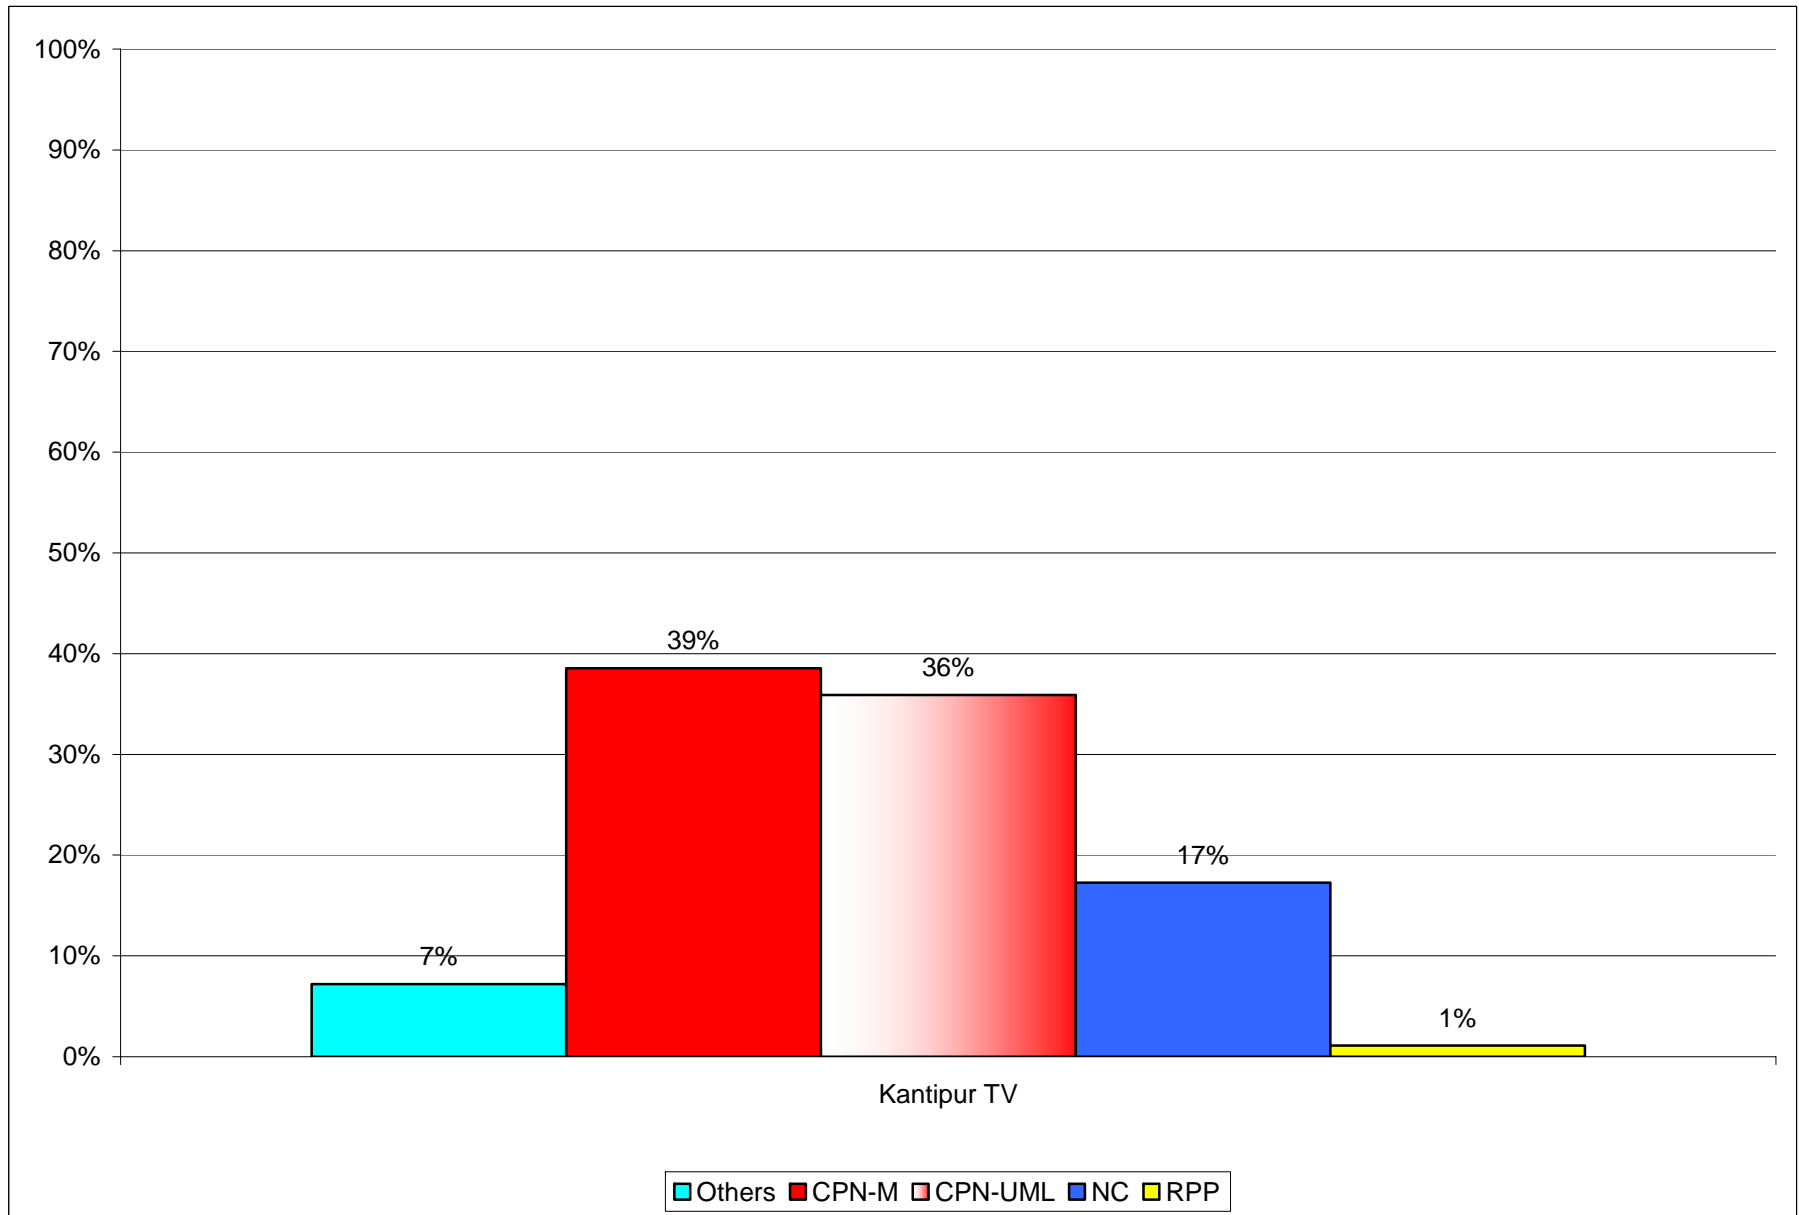

Total coverage of programmes excluding free access and Paid add and breakdown per TV station

Total coverage of news bulletins and breakdown per TV station

Coverage of four TV stations on news bulletins

Total coverage excluding free access and Paid add of four TV stations

Image Channel Total coverage excluding free access and Paid add

Image Channel breakdown of all type of programmes coverage

Image Channel Coverage of news bulletins

Kantipur TV Total coverage excluding free access and Paid add