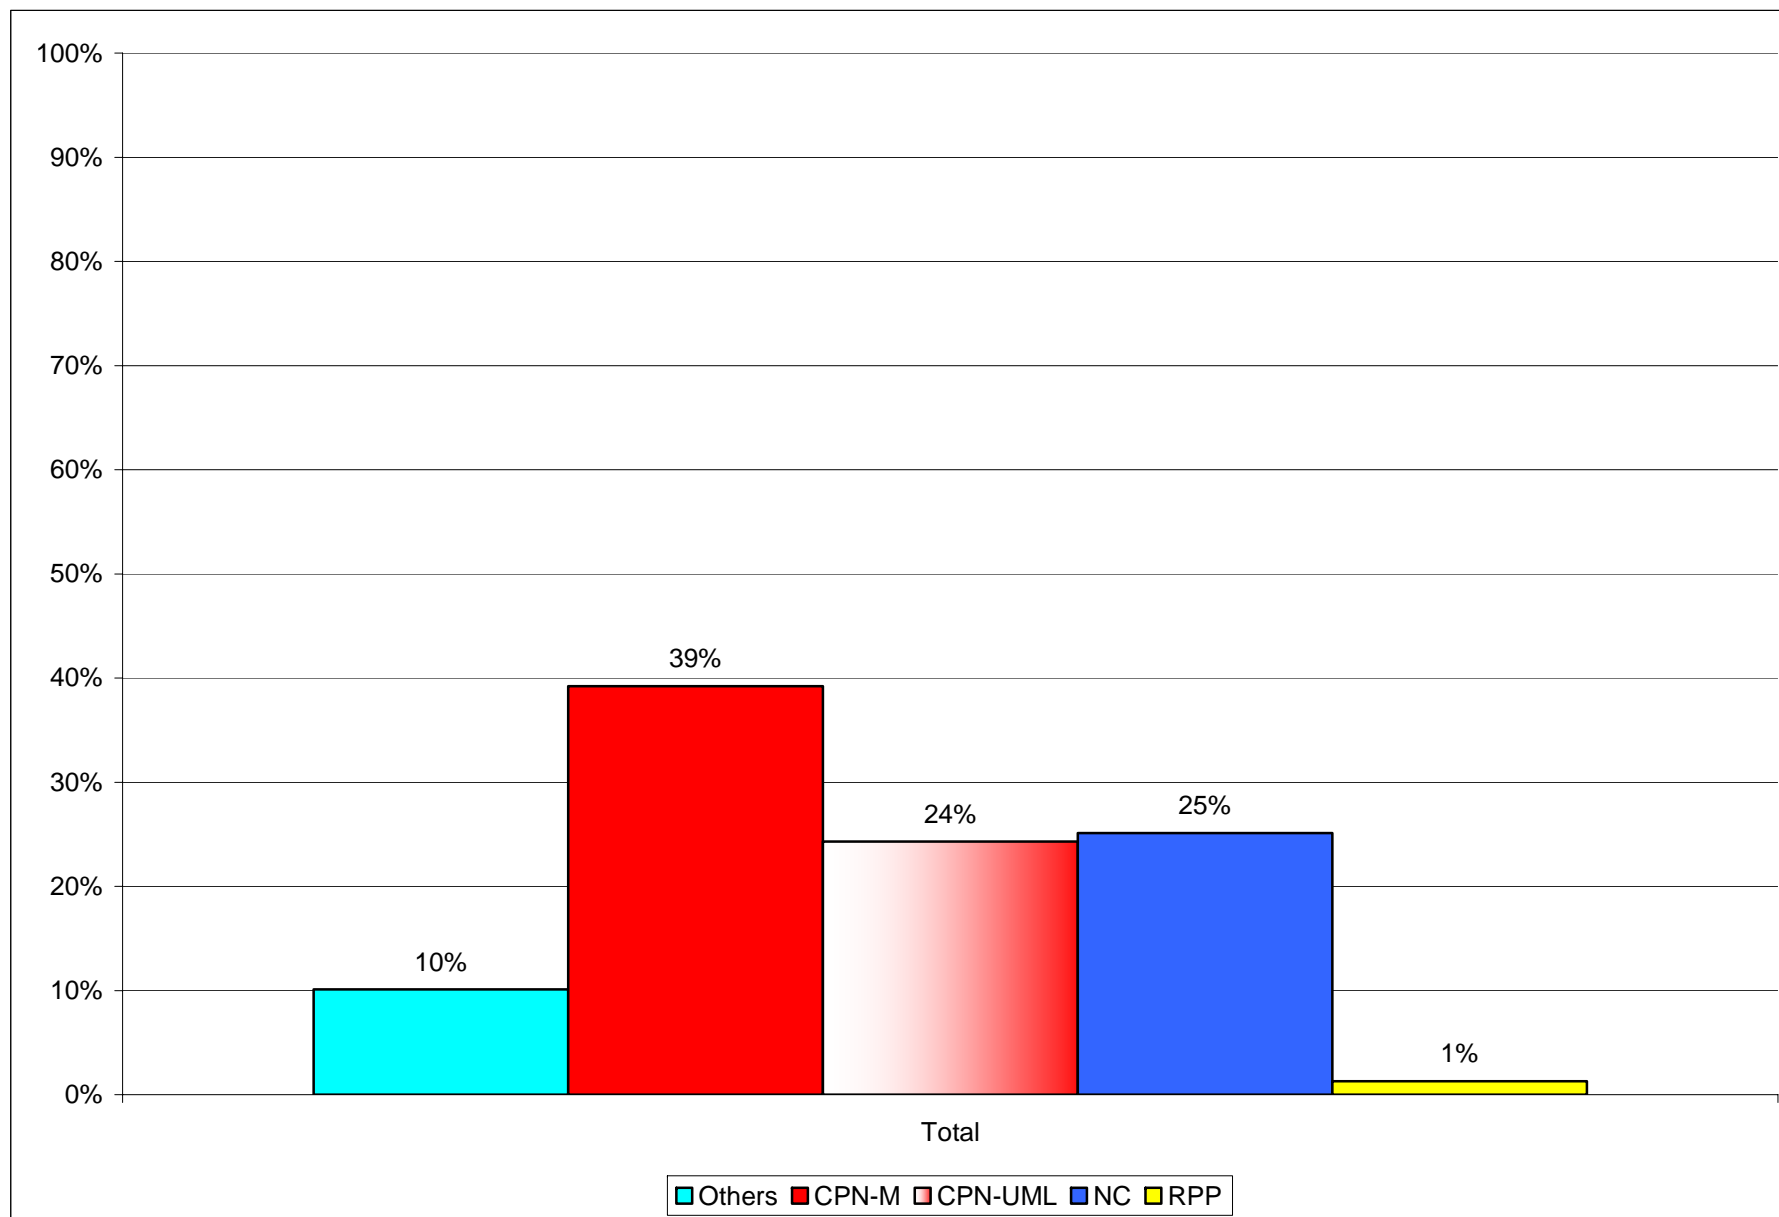

Total coverage of programmes excluding free access and Paid add and breakdown per TV station

Total coverage of news bulletins and breakdown per TV station

Coverage of four TV stations on news bulletins

Total coverage excluding free access and Paid add of four TV stations

Image Channel Total coverage excluding free access and Paid add

Image Channel breakdown of all type of programmes coverage

Image Channel Coverage of news bulletins

Kantipur TV Total coverage excluding free access and Paid add