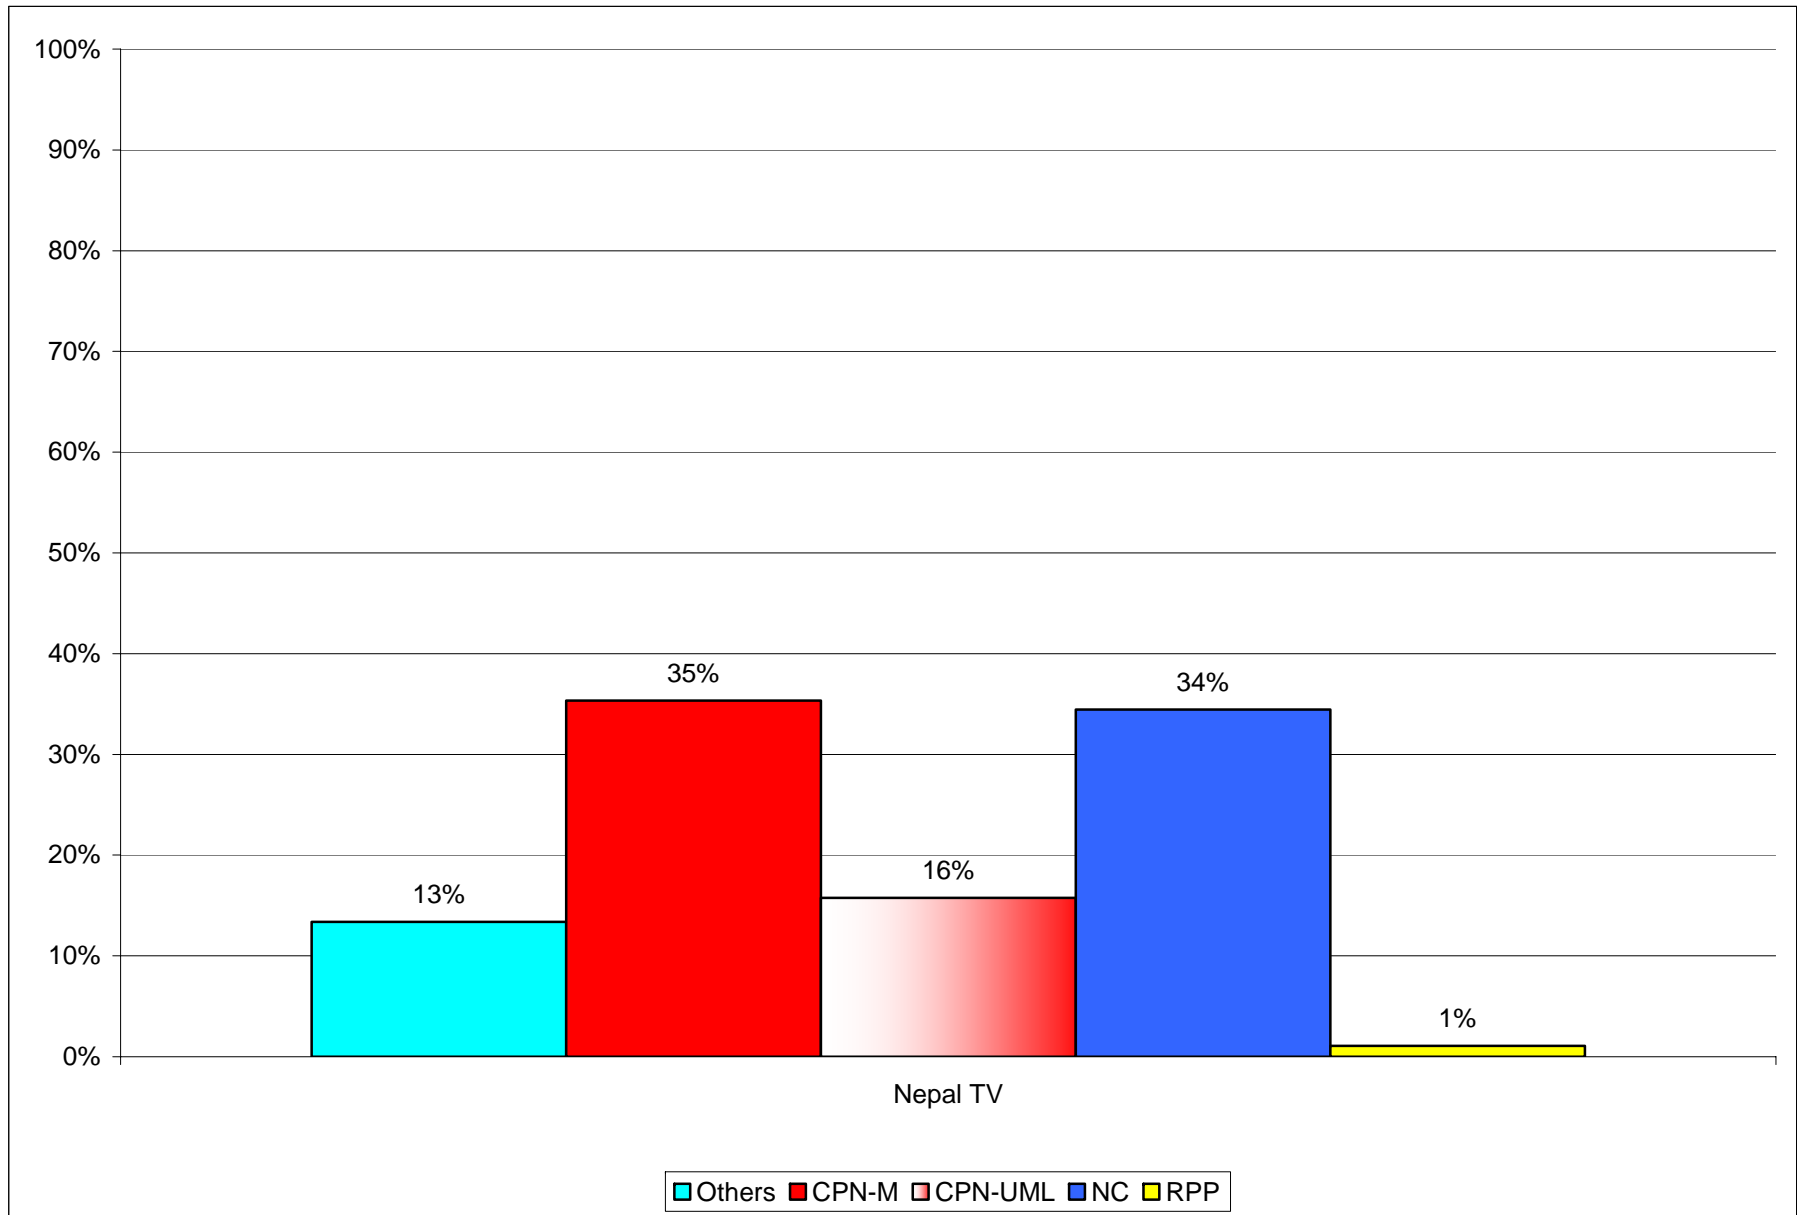

Nepal TV Total coverage excluding free access and Paid add