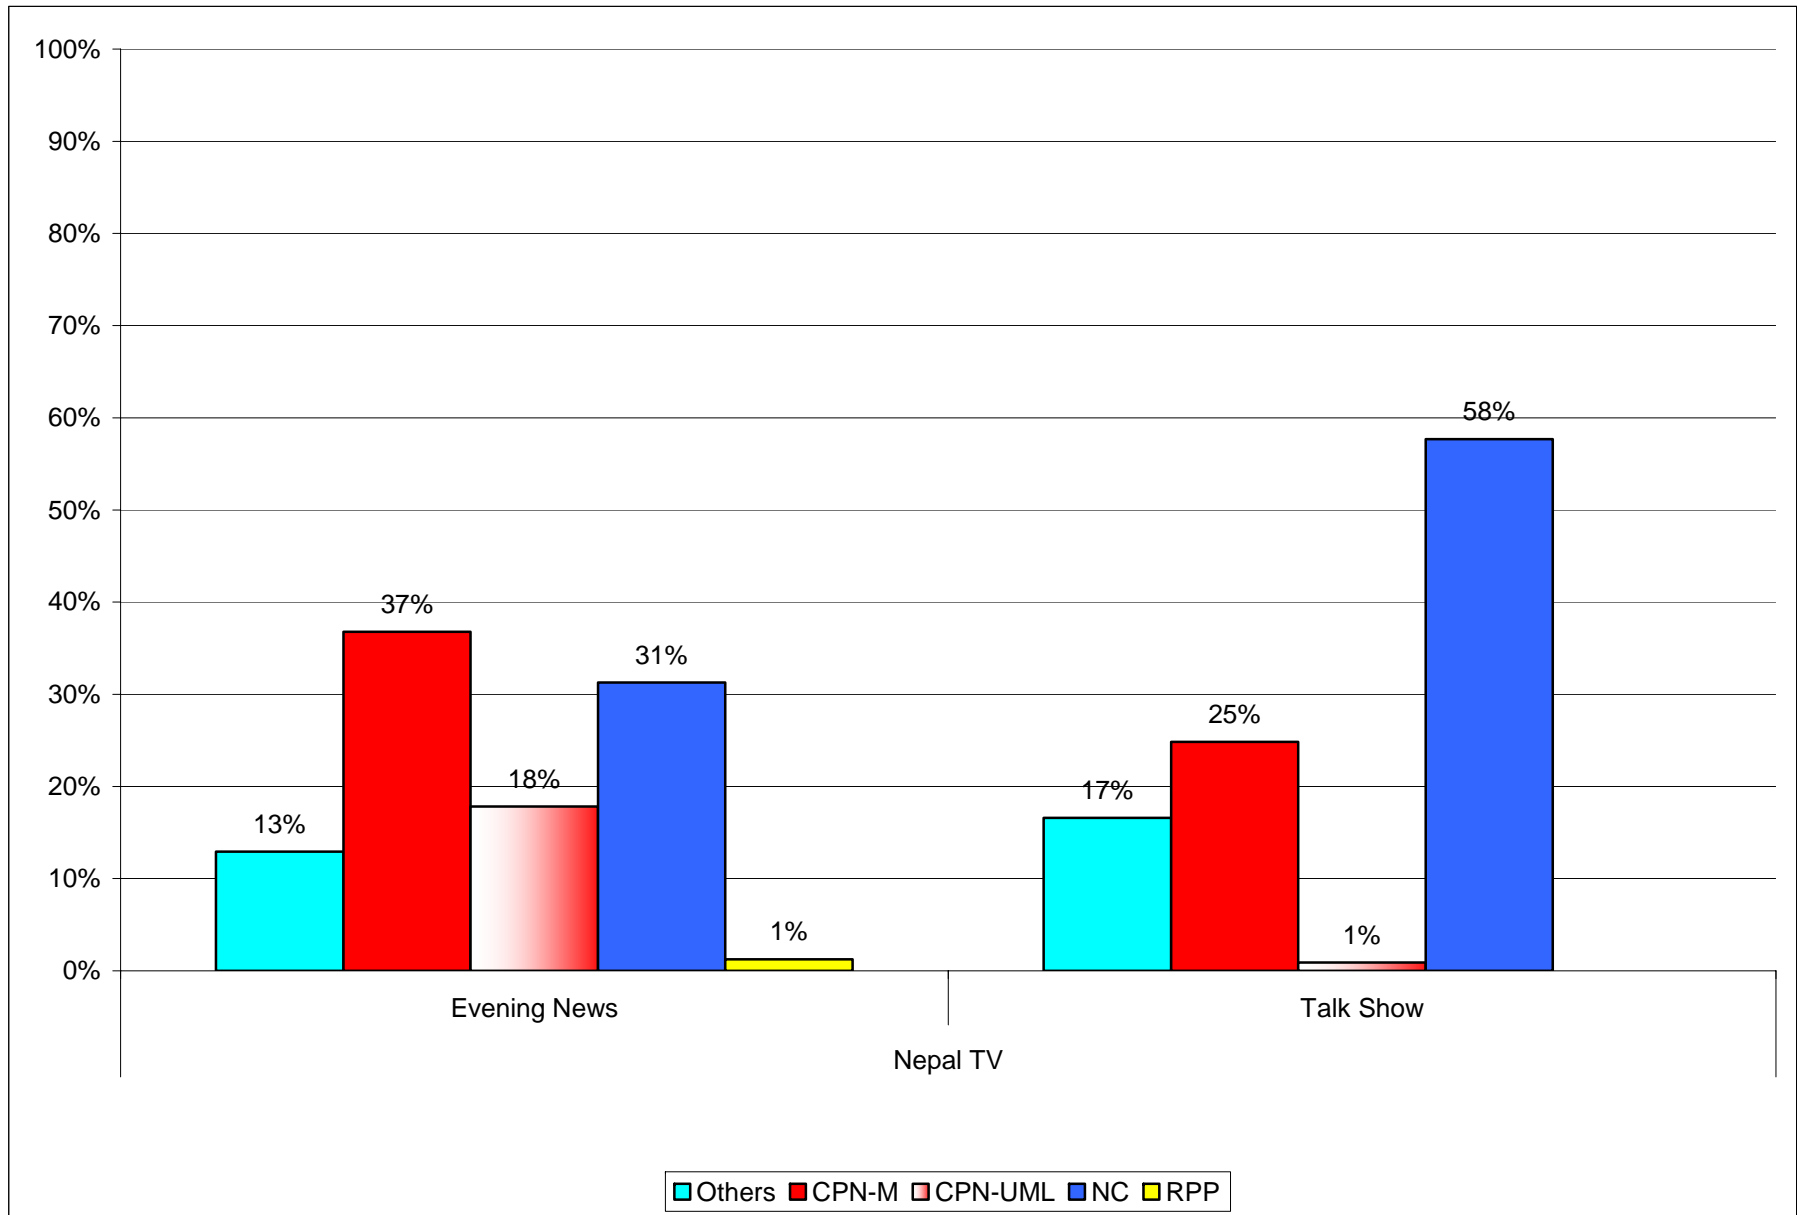

Total coverage of programmes excluding free access and Paid add and breakdown per TV station

Total coverage of news bulletins and breakdown per TV station

Coverage of four TV stations on news bulletins

Total coverage excluding free access and Paid add of four TV stations

Kantipur TV breakdown of all type of programmes coverage

Kantipur TV Coverage of news bulletins

Nepal TV Total coverage excluding free access and Paid add

Nepal TV breakdown of all type of programmes coverage