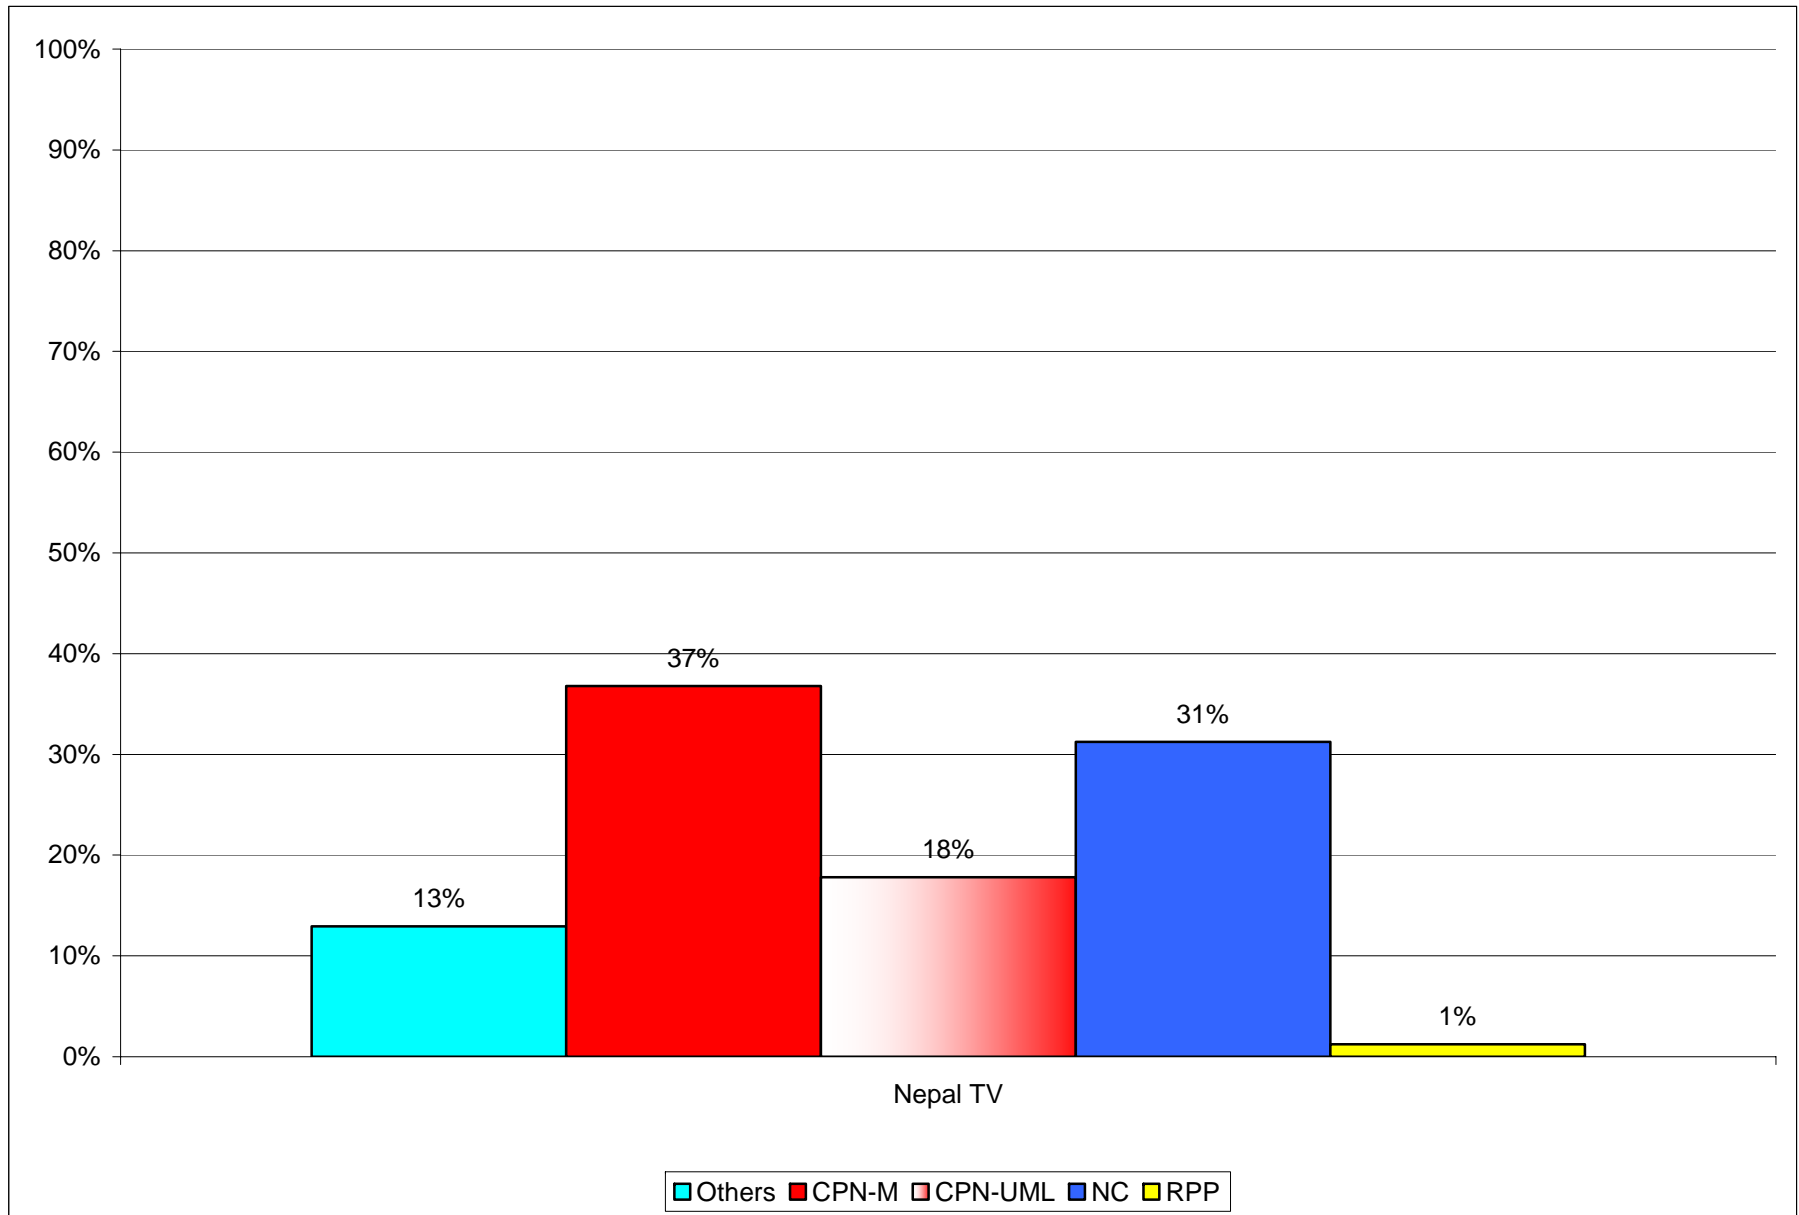

Nepal TV Coverage of news bulletins