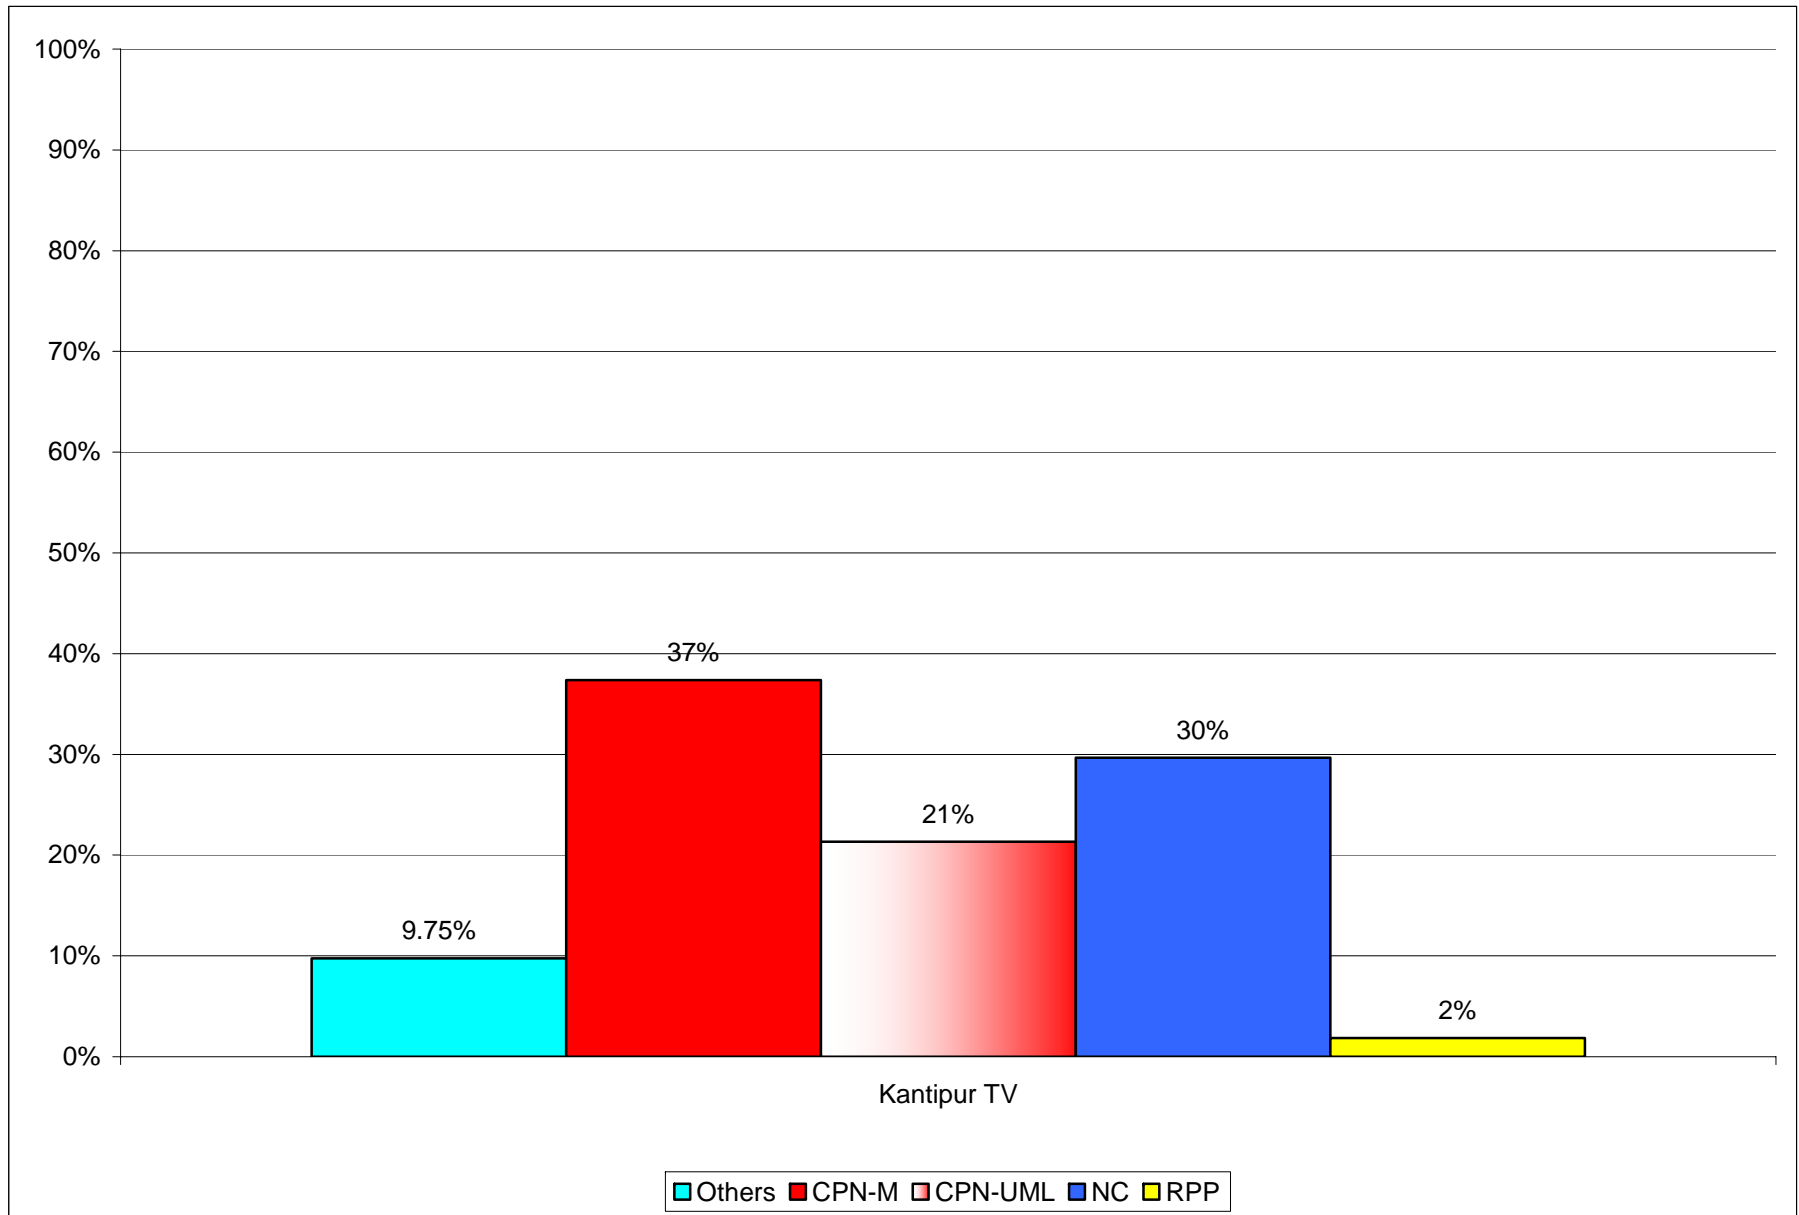

Kantipur TV Coverage of news bulletins