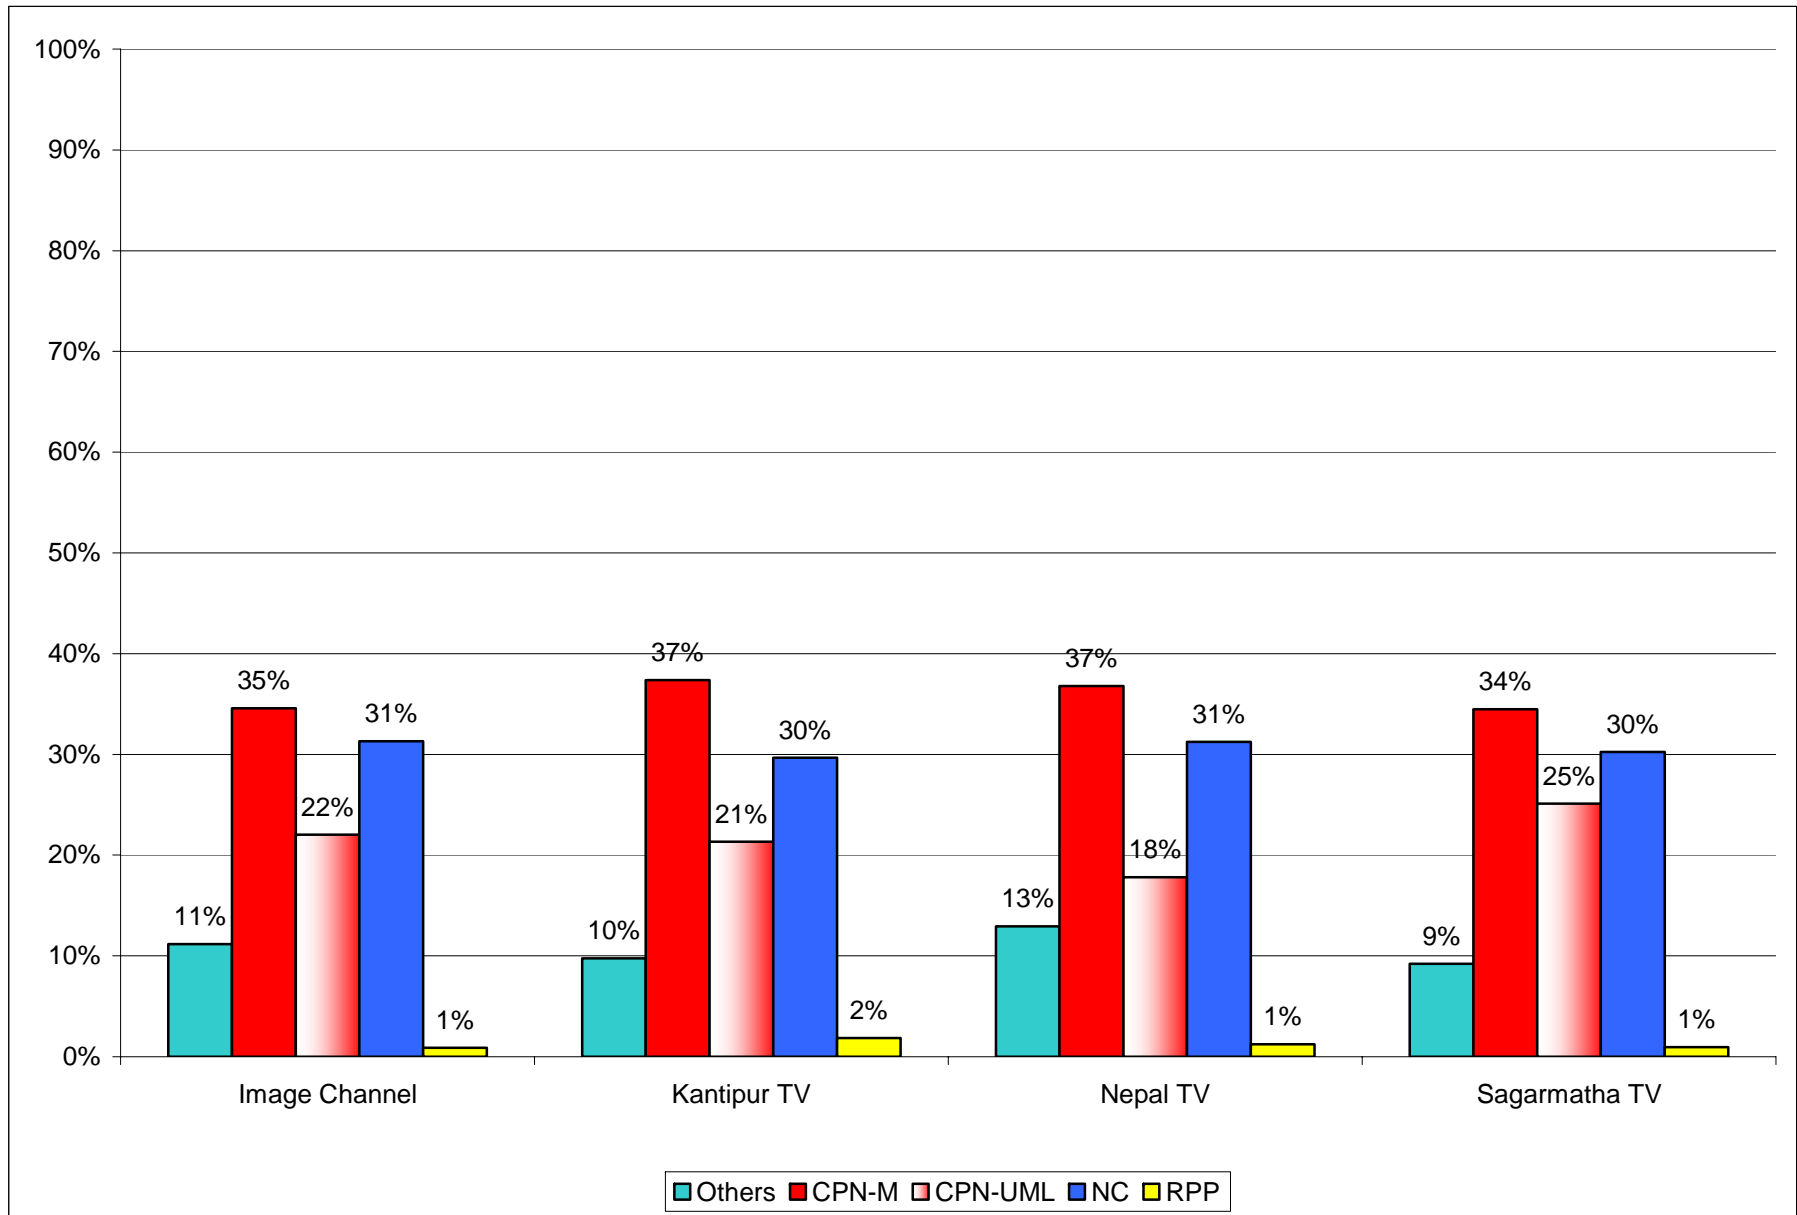

Total coverage of programmes excluding free access and Paid add and breakdown per TV station

Total coverage of news bulletins and breakdown per TV station

Coverage of four TV stations on news bulletins

Total coverage excluding free access and Paid add of four TV stations

Image Channel Total coverage excluding free access and Paid add

Image Channel breakdown of all type of programmes coverage

Image Channel Coverage of news bulletins

Kantipur TV Total coverage excluding free access and Paid add