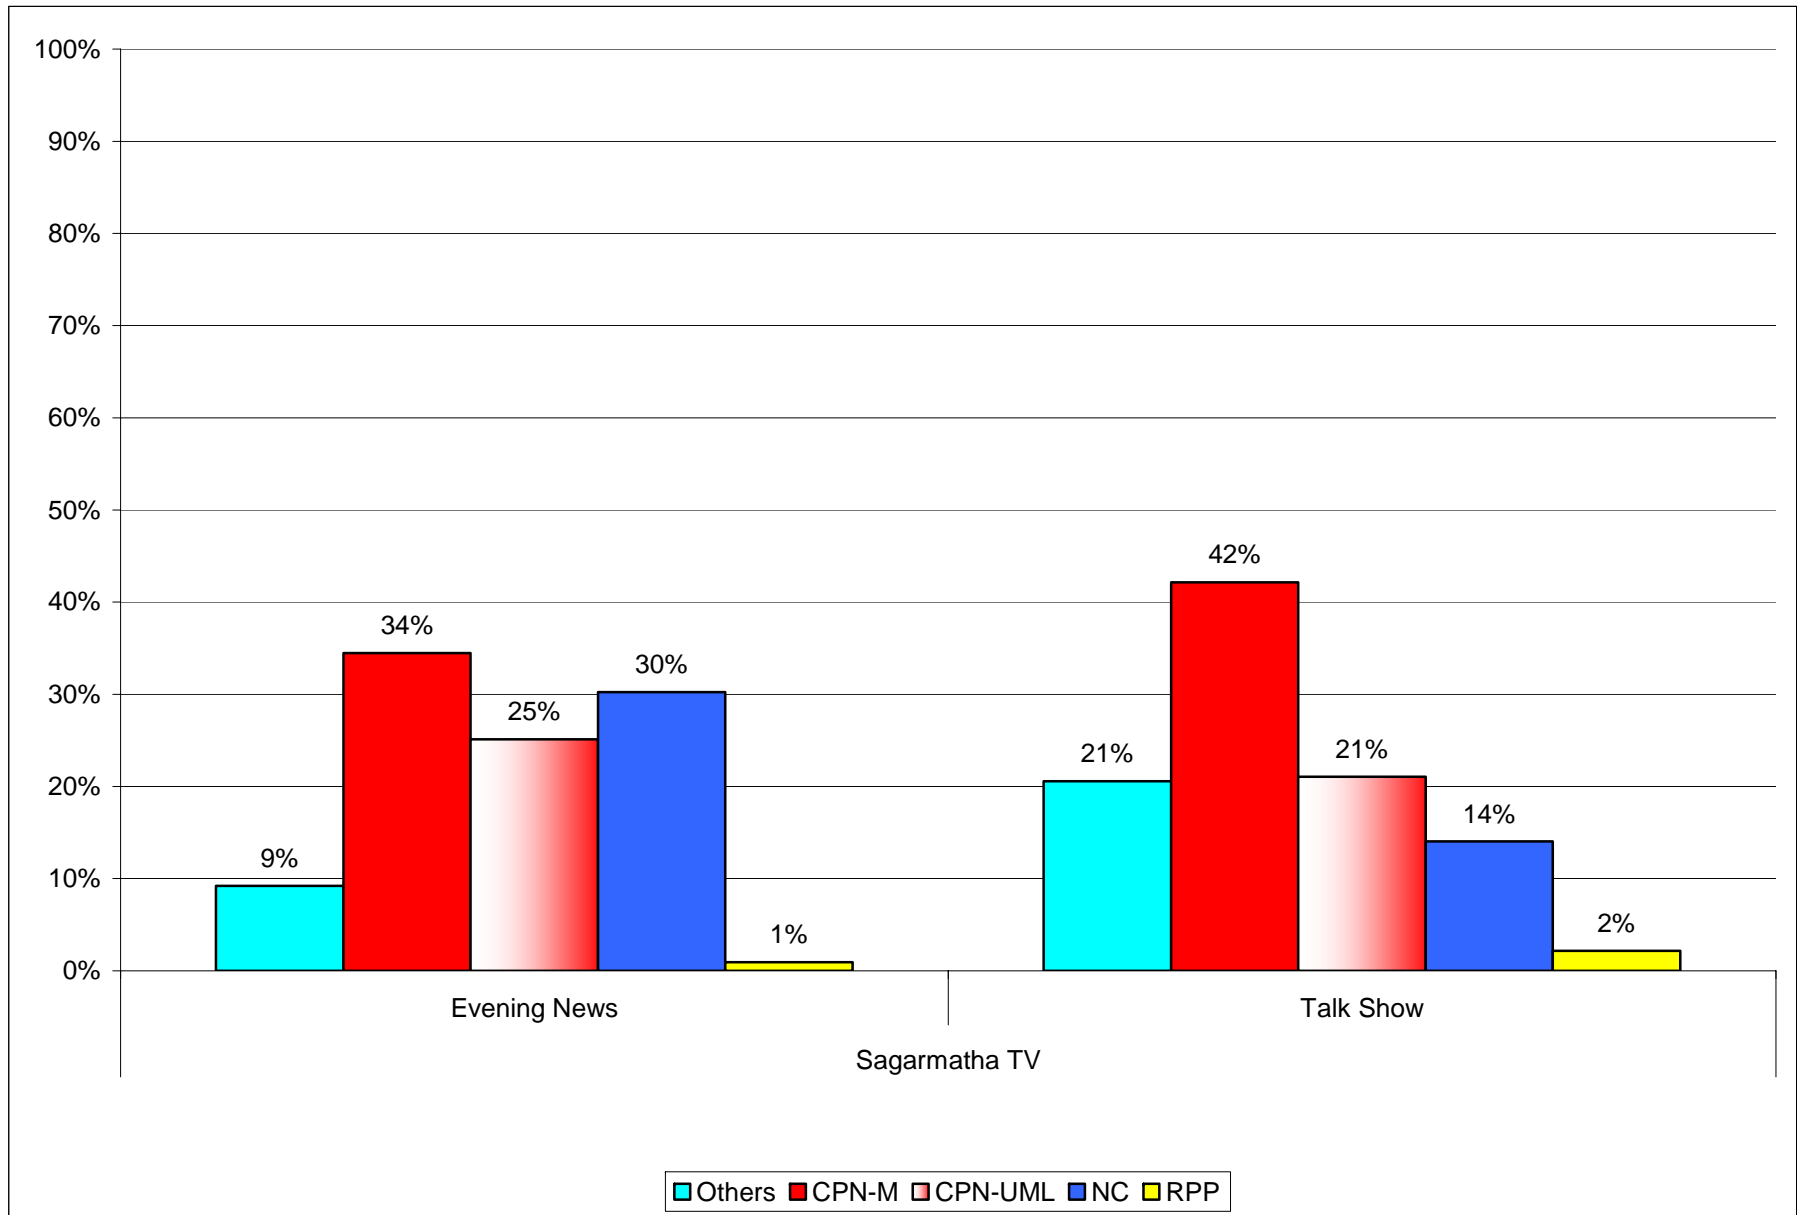

Sagarmatha TV breakdown of all type of programmes coverage